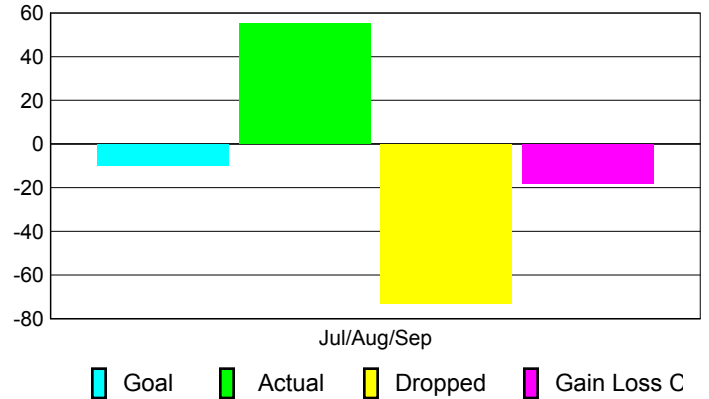

Membership Results 2010-2011

Goal, New, Dropped, Gain/Loss